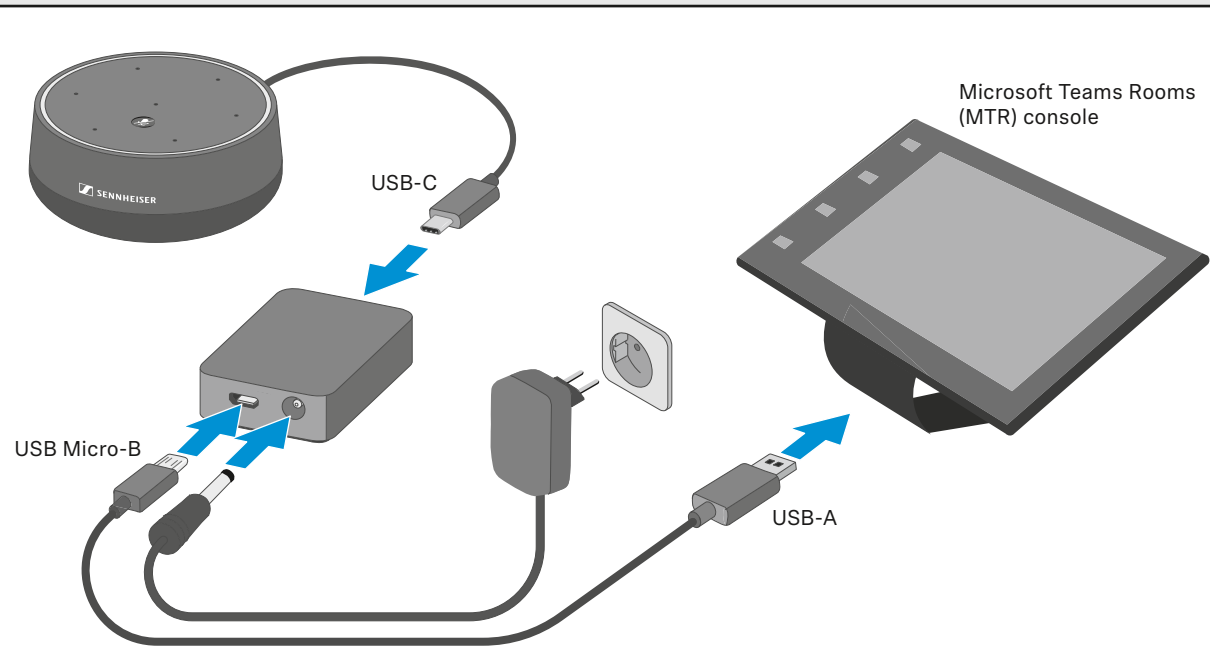

Quick Guide
Safety Guide

USB-C

USB Micro-B

USB-A

TC ISP off

LED off

TC ISP Auto-on

LED on

Factory reset

Hold 5s

∅ 10 - 12 mm

< 3.5 m

Optional accessory:
Sennheiser Security
Cable Lock

LED green

LED red

Press 1x