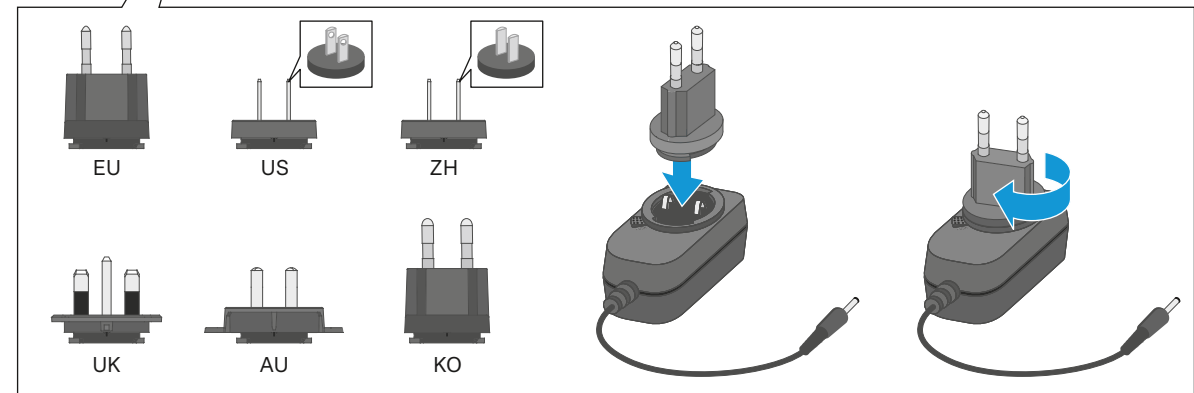

Quick Guide
Safety Guide

USB-C

USB Micro-B

USB-A

TC ISP off

LED off

TC ISP Auto-on

LED on

Factory reset

Hold 5s

∅ 10 - 12 mm

< 3.5 m

Optional accessory:
Sennheiser Security
Cable Lock

LED green

LED red

Press 1x