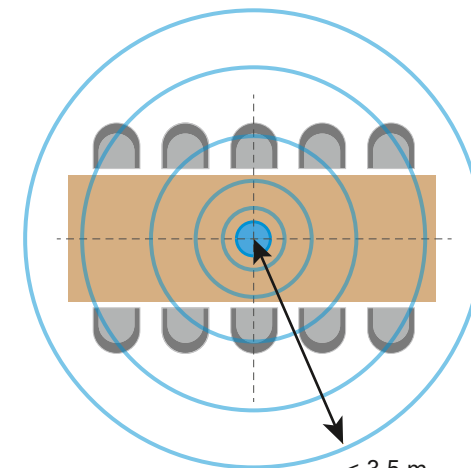

Quick Guide
Safety Guide

USB-C

USB Micro-B

USB-A

TC ISP off

LED off

TC ISP Auto-on

LED on

Factory reset

Hold 5s

∅ 10 - 12 mm

< 3.5 m

Optional accessory:
Sennheiser Security
Cable Lock

LED green

LED red

Press 1x