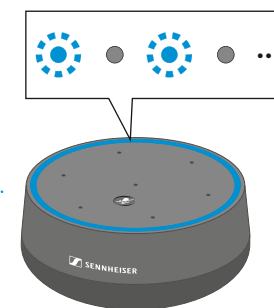

SENNHEISER

TeamConnect Intelligent Speaker for Microsoft® Teams Rooms

Model: TC ISP / TC ISP DB

Power Supply Unit
Model: ASSA67W-120200

Sennheiser electronic GmbH & Co. KG

Am Labor 1, 30900 Wedemark, Germany
www.sennheiser.com

LED green

Press 1x

Microsoft® Cortana

Cortana ON

Cortana