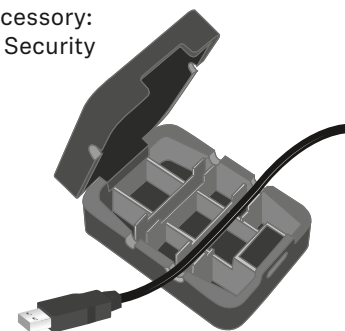

Quick Guide
Safety Guide

USB-C

USB Micro-B

USB-A

TC ISP off

LED off

TC ISP Auto-on

LED on

Factory reset

Hold 5s

∅ 10 - 12 mm

< 3.5 m

Optional accessory:
Sennheiser Security
Cable Lock

LED green

LED red

Press 1x