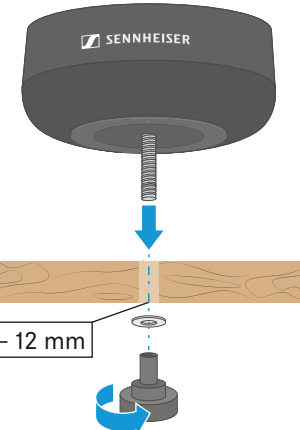

Quick Guide
Safety Guide

USB-C

USB Micro-B

USB-A

TC ISP off

LED off

TC ISP Auto-on

LED on

Factory reset

Hold 5s

∅ 10 - 12 mm

< 3.5 m

Optional accessory:
Sennheiser Security
Cable Lock

LED green

LED red

Press 1x